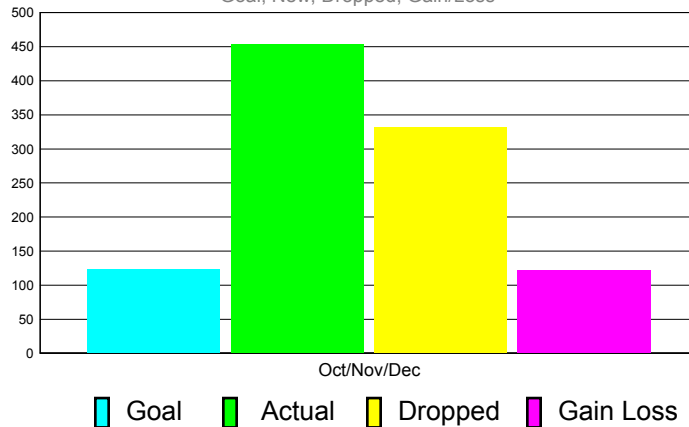

Membership Results 2011-2012

Goal, New, Dropped, Gain/Loss